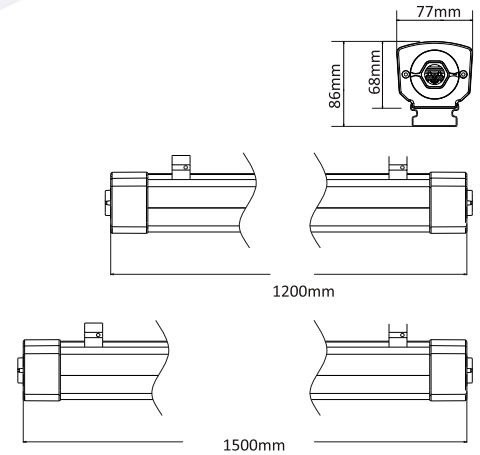

WIRELI

LED IP65 Triproof light TPC(PRO)

Wire-Through
7 wire 3 phase Connect

130lm/W
High Lumen Efficiency

Input Voltage	Rated Power	Chips	Driver	CCT	CRI	Beam Angle
AC220-240V	1.2m 40W/ 1.5m 60W	Samsung	Hahga	4000K/3000K	80	120° (other for customize)
Efficiency	Housing Material	Finished	Box Qty	Box Size	G.Weight	
130lm/W	Alu housing + PC cover	Grey	1.2m: 9pcs 1.5m: 9pcs	1310*270*310mm 1610*270*310mm	12kg 15kg	

EAN.	Model No.	Wire	Power	CCT	Lumen Output
69013195	3201824608	5 wires	1.2m 40W	4000K	5200lm
69013201	3201825608	5 wires	1.5m 60W	4000K	7800lm

5
YEARS
Warranty