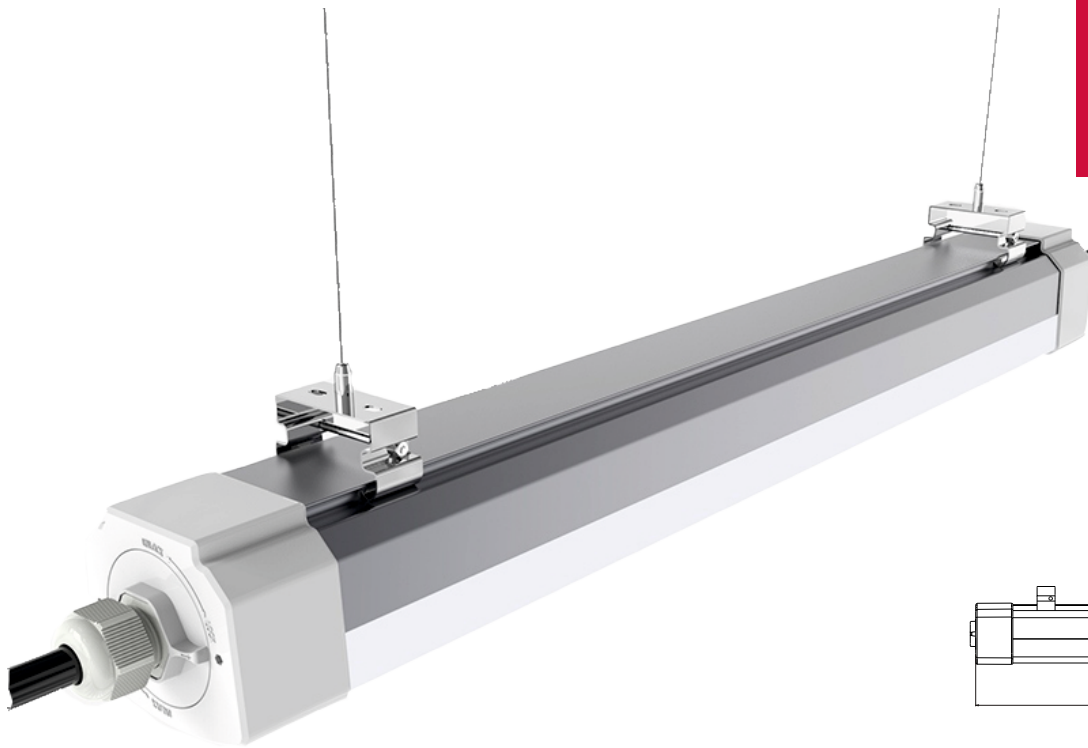

WIRELI

LED IP65 Triproof light TPC(PRO)

Wire-Through
7 wire 3 phase Connect

130lm/W
High Lumen Efficiency

Input Voltage	Rated Power	Chips	Driver	CCT	CRI	Beam Angle
AC220-240V	1.2m 40W/ 1.5m 60W	Samsung	Hahga	4000K/3000K	80	120° (other for customize)
Efficiency	Housing Material	Finished	Box Qty	Box Size	G.Weight	
130lm/W	Alu housing + PC cover	Grey	1.2m: 9pcs 1.5m: 9pcs	1310*270*310mm 1610*270*310mm	12kg 15kg	

- ▶ Built with a tough, air-tight enclosure allowing it to resist jets of water and dust — an essential feature for outdoor lighting & Industry lighting.
- ▶ Low consumption; More than 80% saving of the power
- ▶ Low light decay, Long lifetime 50,000Hours
- ▶ Water-proof, Dust-proof, Damp-proof, Vapor-proof, IP66
- ▶ High impact test, IK10
- ▶ Self-wiring connection/ Linkable.
- ▶ Easy to install
- ▶ SMD LED Type the lifetime is 50,000 hours
- ▶ 6063 aluminum extrusion with good heat-dissipation
- ▶ CRI:>80, IP66 protection class
- ▶ High Quality Hahga Driver / Osram Driver
- ▶ AC Input: 220V-240V,50/60Hz
- ▶ No Flickering, 5 Wires 3 phase Series Linkable