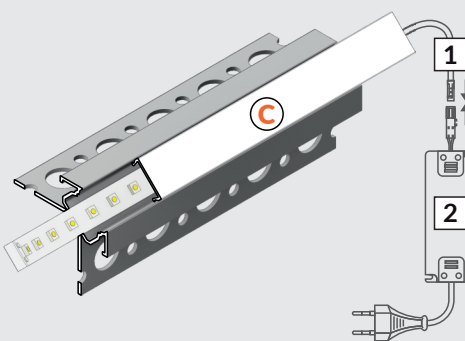

UNI-TILE12 C

SPECIAL APPLICATION PROFILE
PROFIL SPECJALNY

UNI-TILE12 90 deg/st C

- C** C click cover
klosz C click
- 1** power supply cable
kabel zasilania
- 2** LED power supply
zasilacz LED

UNI-TILE12 180 deg/st C

- C** C click cover
klosz C click
- 1** power supply cable
kabel zasilania
- 2** LED power supply
zasilacz LED

UNI-TILE12 270 deg/st C

- C** C click cover
klosz C click
- 1** power supply cable
kabel zasilania
- 2** LED power supply
zasilacz LED