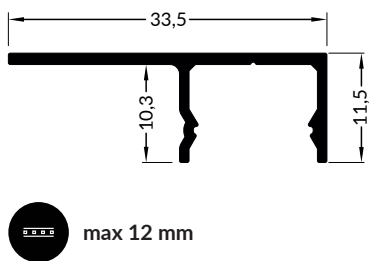

UNI-TILE12 C

SPECIAL APPLICATION PROFILE
PROFIL SPECJALNY

UNI-TILE12 90 deg/st C

- C** C click cover
klosz C click
- 1** power supply cable
kabel zasilania
- 2** LED power supply
zasilacz LED

UNI-TILE12 180 deg/st C

- C** C click cover
klosz C click
- 1** power supply cable
kabel zasilania
- 2** LED power supply
zasilacz LED

UNI-TILE12 270 deg/st C

- C** C click cover
klosz C click
- 1** power supply cable
kabel zasilania
- 2** LED power supply
zasilacz LED