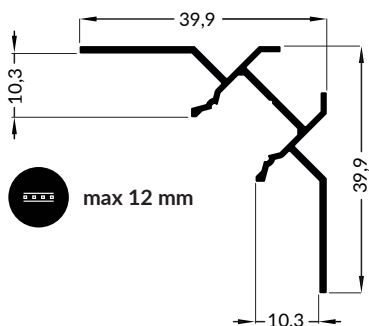

UNI-TILE12 C

SPECIAL APPLICATION PROFILE
PROFIL SPECJALNY

UNI-TILE12 90 deg/st C

- C** C click cover
klosz C click
- 1** power supply cable
kabel zasilania
- 2** LED power supply
zasilacz LED

UNI-TILE12 180 deg/st C

- C** C click cover
klosz C click
- 1** power supply cable
kabel zasilania
- 2** LED power supply
zasilacz LED

UNI-TILE12 270 deg/st C

- C** C click cover
klosz C click
- 1** power supply cable
kabel zasilania
- 2** LED power supply
zasilacz LED