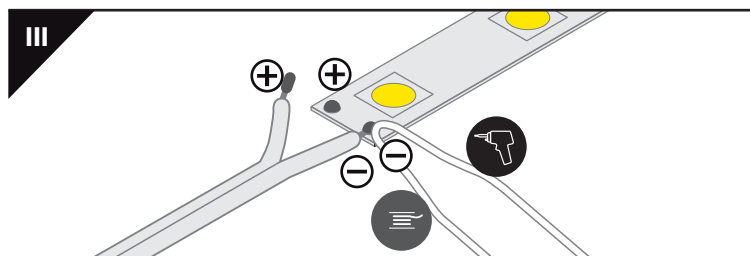

UNI-TILE12 C

SPECIAL APPLICATION PROFILE
PROFIL SPECJALNY

- **C** C click cover
  klosz C click
- **1** power supply cable
  kabel zasilania
- **2** LED power supply
  zasilacz LED

- **C** C click cover
  klosz C click
- **1** power supply cable
  kabel zasilania
- **2** LED power supply
  zasilacz LED

- **C** C click cover
  klosz C click
- **1** power supply cable
  kabel zasilania
- **2** LED power supply
  zasilacz LED

scissors
nożyczki

hacksaw
piłka

pliers
kombinerki

solder
cyna

soldering iron
lutownica

screwdriver
wkrętak

glue
klej

drill
wiertarka