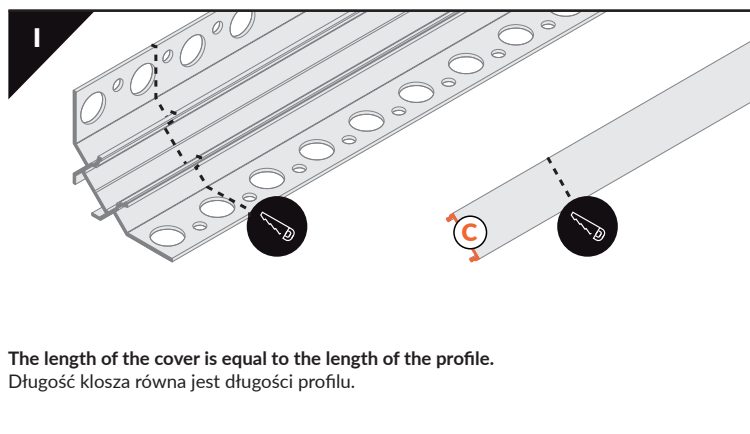

UNI-TILE12 C

SPECIAL APPLICATION PROFILE
PROFIL SPECJALNY

- **C** C click cover
  klosz C click
- **1** power supply cable
  kabel zasilania
- **2** LED power supply
  zasilacz LED

- **C** C click cover
  klosz C click
- **1** power supply cable
  kabel zasilania
- **2** LED power supply
  zasilacz LED

- **C** C click cover
  klosz C click
- **1** power supply cable
  kabel zasilania
- **2** LED power supply
  zasilacz LED

scissors
nożyczki

hacksaw
piłka

pliers
kombinerki

solder
cyna

soldering iron
lutownica

screwdriver
wkrętak

glue
klej

drill
wiertarka