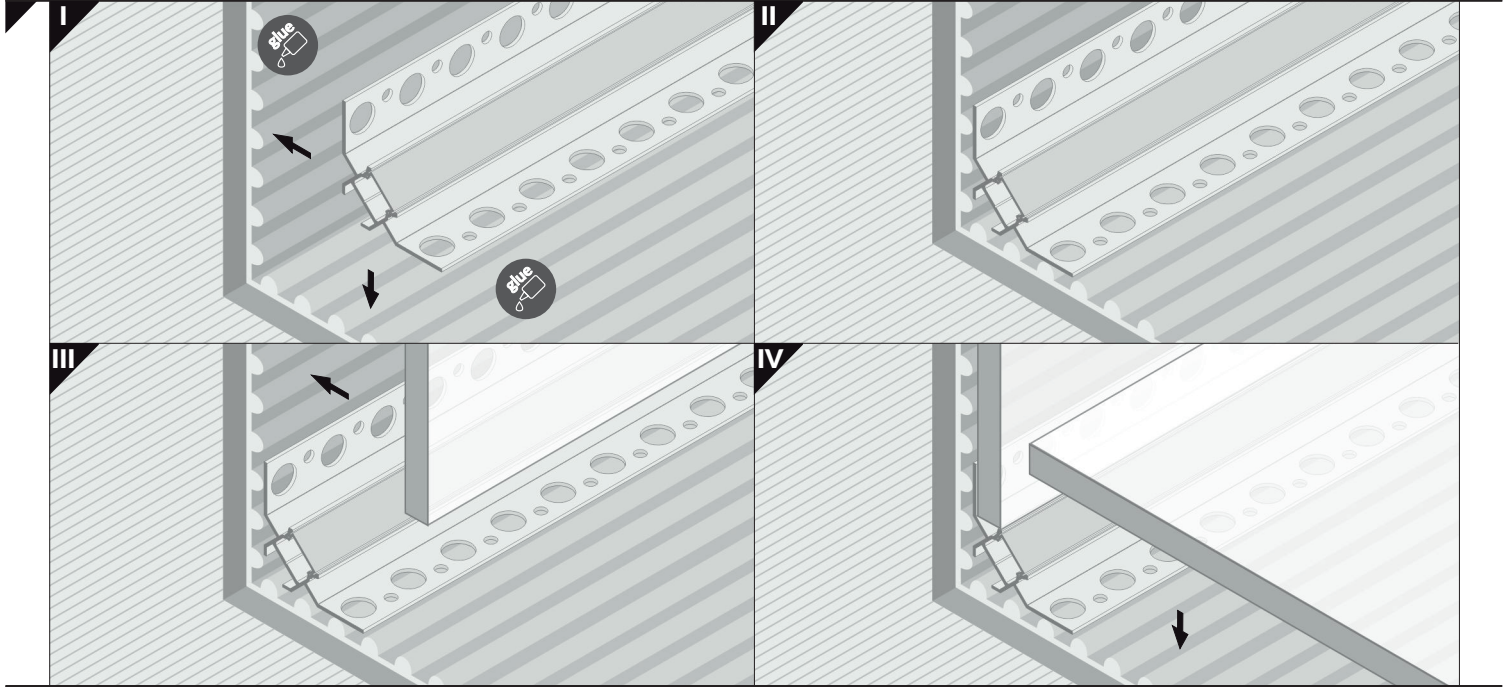

VII MOUNTING / MONTAŻ