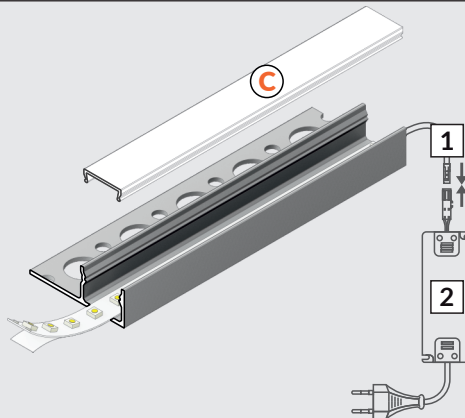

UNI-TILE12 C

SPECIAL APPLICATION PROFILE
PROFIL SPECJALNY

UNI-TILE12 90 deg/st C

- C** C click cover
klosz C click
- 1** power supply cable
kabel zasilania
- 2** LED power supply
zasilacz LED

UNI-TILE12 180 deg/st C

- C** C click cover
klosz C click
- 1** power supply cable
kabel zasilania
- 2** LED power supply
zasilacz LED

UNI-TILE12 270 deg/st C

- C** C click cover
klosz C click
- 1** power supply cable
kabel zasilania
- 2** LED power supply
zasilacz LED