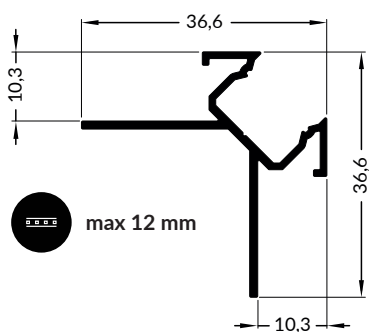

UNI-TILE12 C

SPECIAL APPLICATION PROFILE
PROFIL SPECJALNY

UNI-TILE12 90 deg/st C

- C** C click cover
klosz C click
- 1** power supply cable
kabel zasilania
- 2** LED power supply
zasilacz LED

UNI-TILE12 180 deg/st C

- C** C click cover
klosz C click
- 1** power supply cable
kabel zasilania
- 2** LED power supply
zasilacz LED

UNI-TILE12 270 deg/st C

- C** C click cover
klosz C click
- 1** power supply cable
kabel zasilania
- 2** LED power supply
zasilacz LED