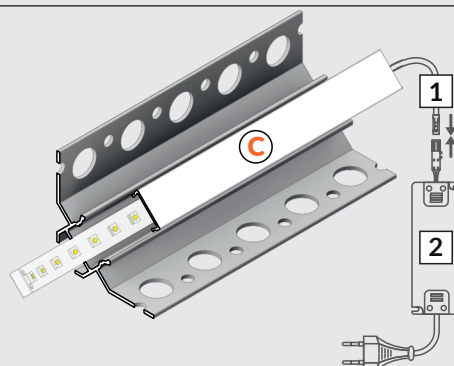

UNI-TILE12 C

SPECIAL APPLICATION PROFILE
PROFIL SPECJALNY

UNI-TILE12 90 deg/st C

- C** C click cover
klosz C click
- 1** power supply cable
kabel zasilania
- 2** LED power supply
zasilacz LED

UNI-TILE12 180 deg/st C

- C** C click cover
klosz C click
- 1** power supply cable
kabel zasilania
- 2** LED power supply
zasilacz LED

UNI-TILE12 270 deg/st C

- C** C click cover
klosz C click
- 1** power supply cable
kabel zasilania
- 2** LED power supply
zasilacz LED