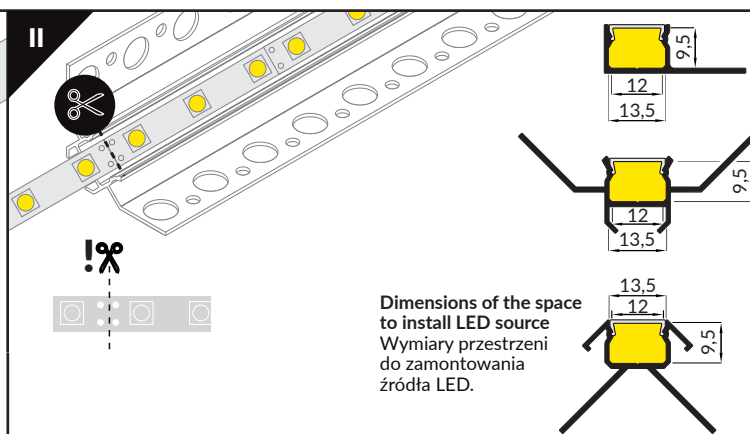

UNI-TILE12 C

SPECIAL APPLICATION PROFILE
PROFIL SPECJALNY

- **C** C click cover
  klosz C click
- **1** power supply cable
  kabel zasilania
- **2** LED power supply
  zasilacz LED

- **C** C click cover
  klosz C click
- **1** power supply cable
  kabel zasilania
- **2** LED power supply
  zasilacz LED

- **C** C click cover
  klosz C click
- **1** power supply cable
  kabel zasilania
- **2** LED power supply
  zasilacz LED

scissors
nożyczki

hacksaw
piłka

pliers
kombinerki

solder
cyna

soldering iron
lutownica

screwdriver
wkrętak

glue
klej

drill
wiertarka